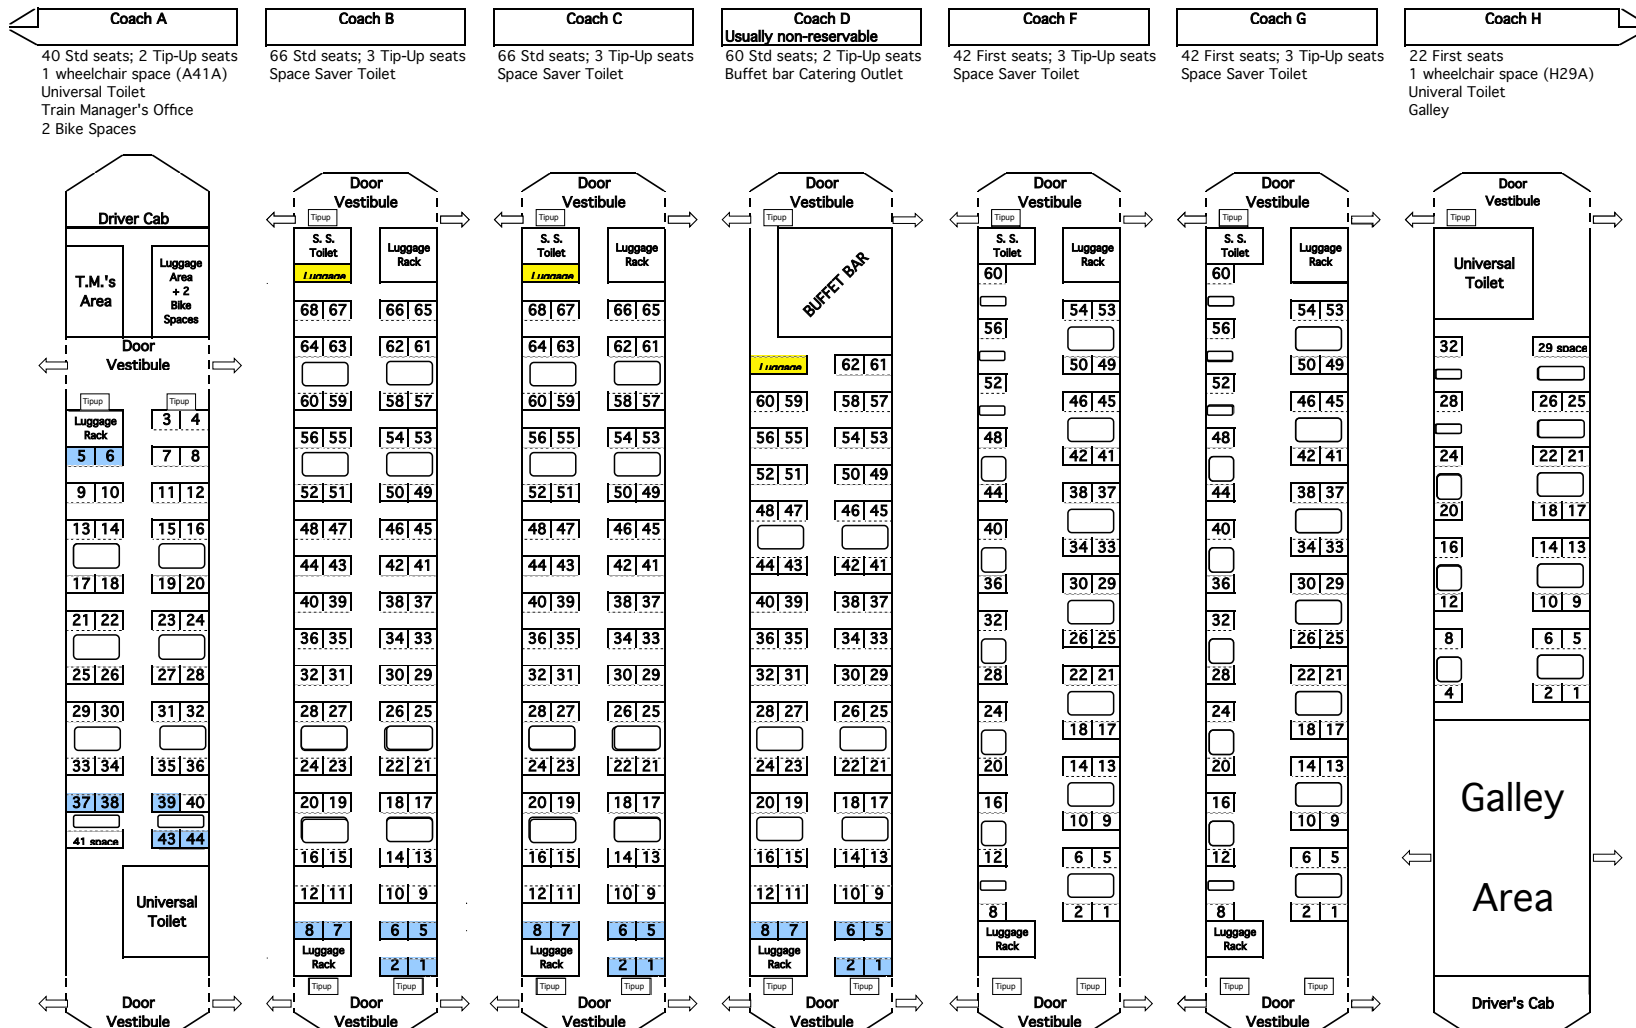

## Seating plan for the 7-Car 222 Meridian train

Shaded seats are priority seats and appear in the reservation system as end seats (preference E)