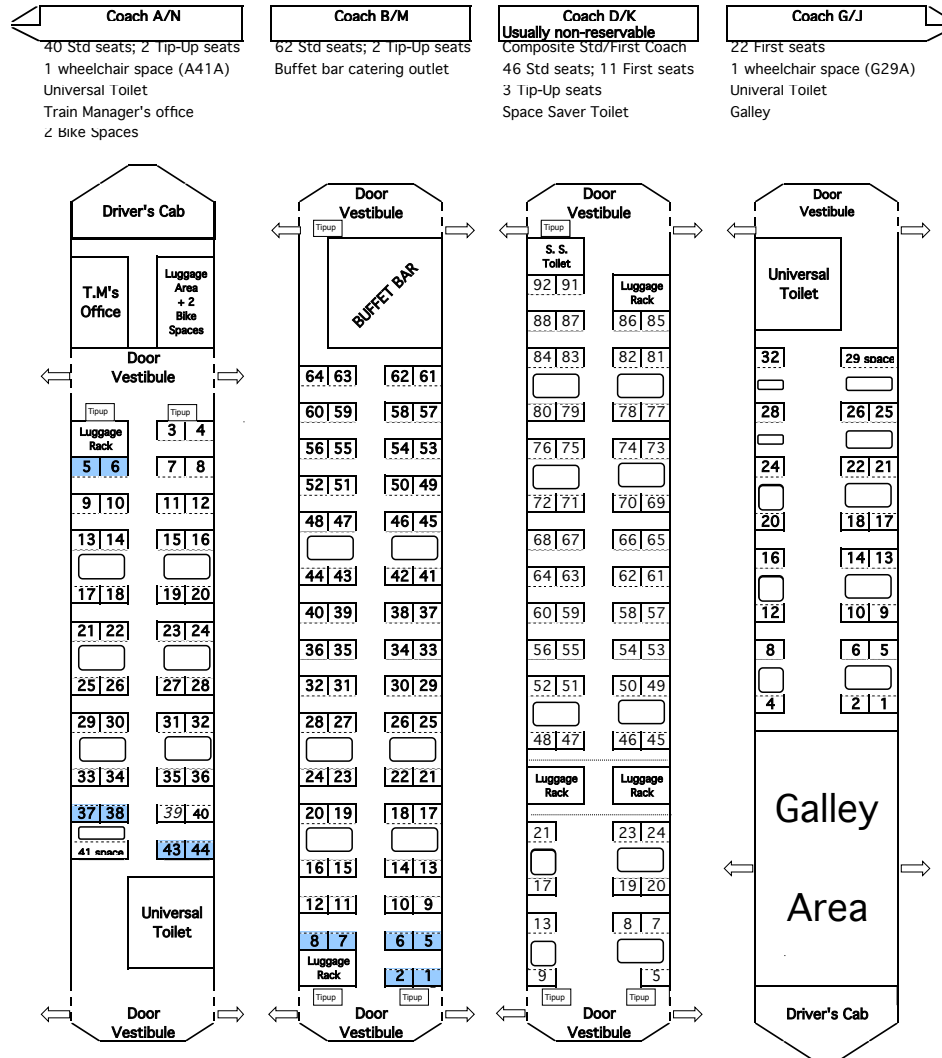

Seating plan for the 4-Car 222 EMT Meridian train

Shaded seats are priority seats and appear in the reservation system as end seats (preference E)